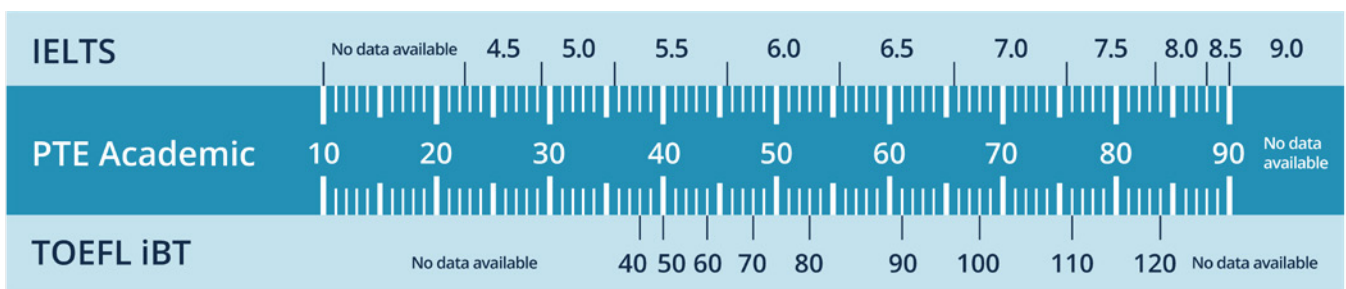

Note: This score alignment is recommended by PTE Academic. Test takers will need to check their preferred institution's website for their PTE Academic score requirements.

Sharing PTE Academic Results

Once a test has been completed, results are typically available within 48 hours. After receiving a **Score Report**, test takers can share their scores with as many institutions as they like, free of charge. Test takers can provide their results on a chosen institution's application form or share their results via their myPTE account. Institutions will **not** accept paper or PDF copies of Score Reports.

The test taker will receive an email notifying them once their scores are available; after they receive this, they follow the instructions below:

1. 1 Test takers can login to their account by visiting mypte.pearsonpte.com
2. 2 Go to '**Activity**' and find the test results to be shared with the score test takers want to send
3. 3 Go to click '**Send Scores**'
4. 4 Type the name of the chosen institution in the field marked '**Institution/Organization/ Department/ School**' and click '**Search**'
5. 5 Click on '**Select Programmes**' and click on '**Next**'
6. 6 Test takers can review their details and then scroll down the page and click '**Submit Order**' to confirm

Registering for PTE Academic is easy.

Simply book online at pearsonpte.com